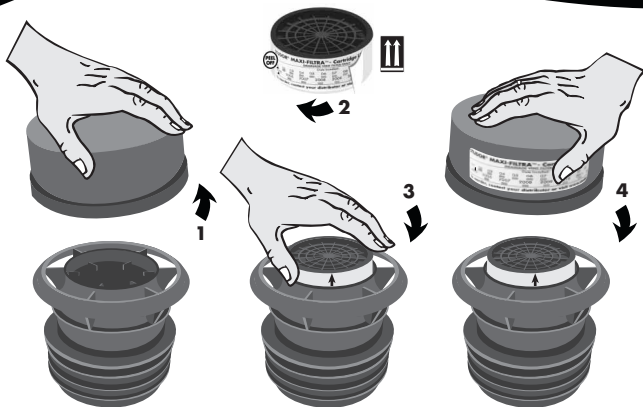

## Filter Cartridge

Filter life 2 years  
To reorder contact your local  
distributor or visit [www.studor.net](http://www.studor.net)

0104-0001